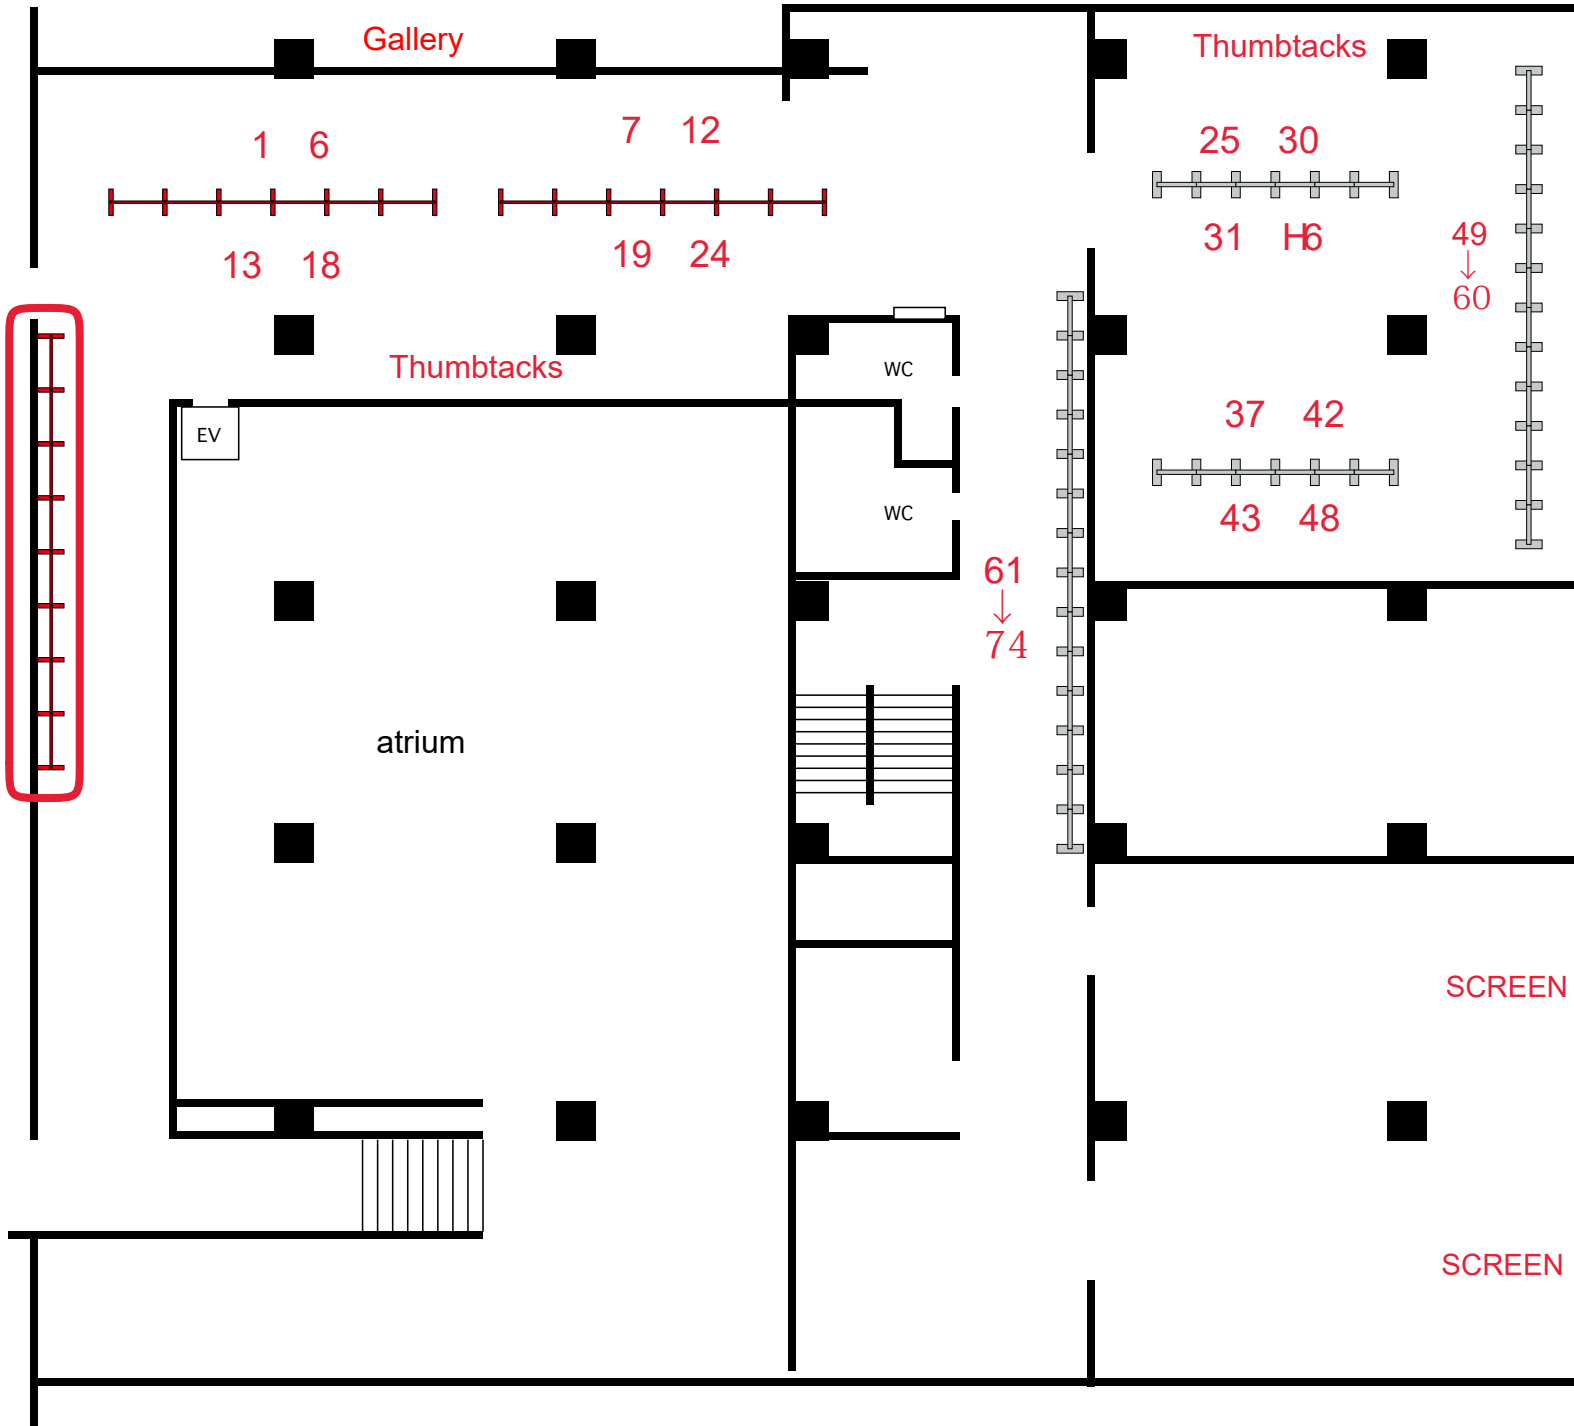

Poster: 74 (8/26)
73 (8/27)
74 (8/29)

NO ENTRY!

JST PRESTO

Large Meeting Room A

Large Meeting Room B

Regular Talk

SCREEN

SCREEN